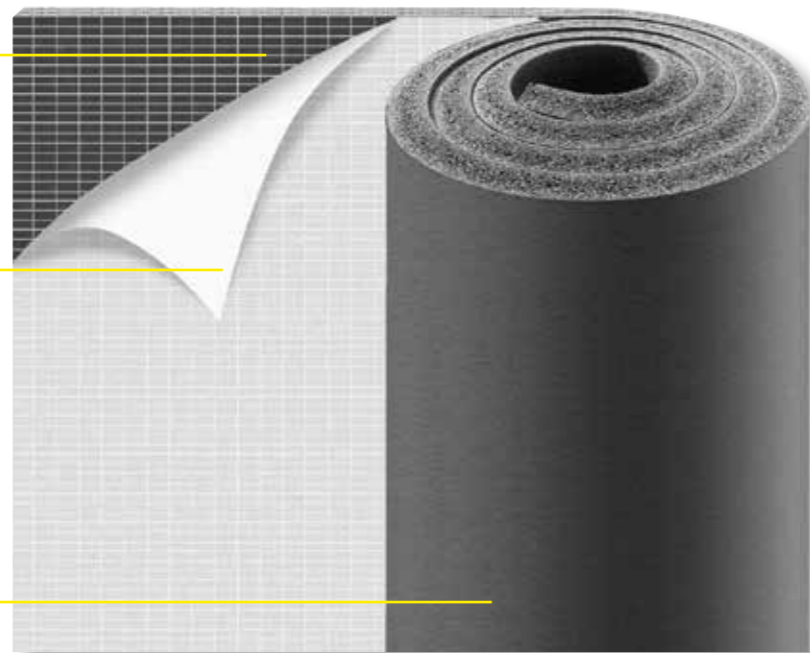

TECHNICAL DATA ▶ K-FLEX ST DUCT

Property	Value	Test method		
Temperature range	From -40 °C to +85 °C	EN 14706 EN 14707		
Thermal conductivity λ W/(m·K)	Thicknesses $\leq$ 25mm	EN 13787 EN 12667		
	-20 °C = 0,031			
	0 °C = 0,033			
	+20 °C = 0,035			
Corrosion problems	pH neutral (7$\pm$0,5)	EN 13468		
	Permeability μ	$\geq$ 7000	EN 12086	
		Fire	Euroclass B-s3, d0	EN 13501-1

K-FLEX reserves the right to change data and technical requirements without notice.

K-FLEX ST DUCT ▶ PRODUCT FEATURES

Adhesive coating

Removable liner

K-FLEX ST elastomeric insulation